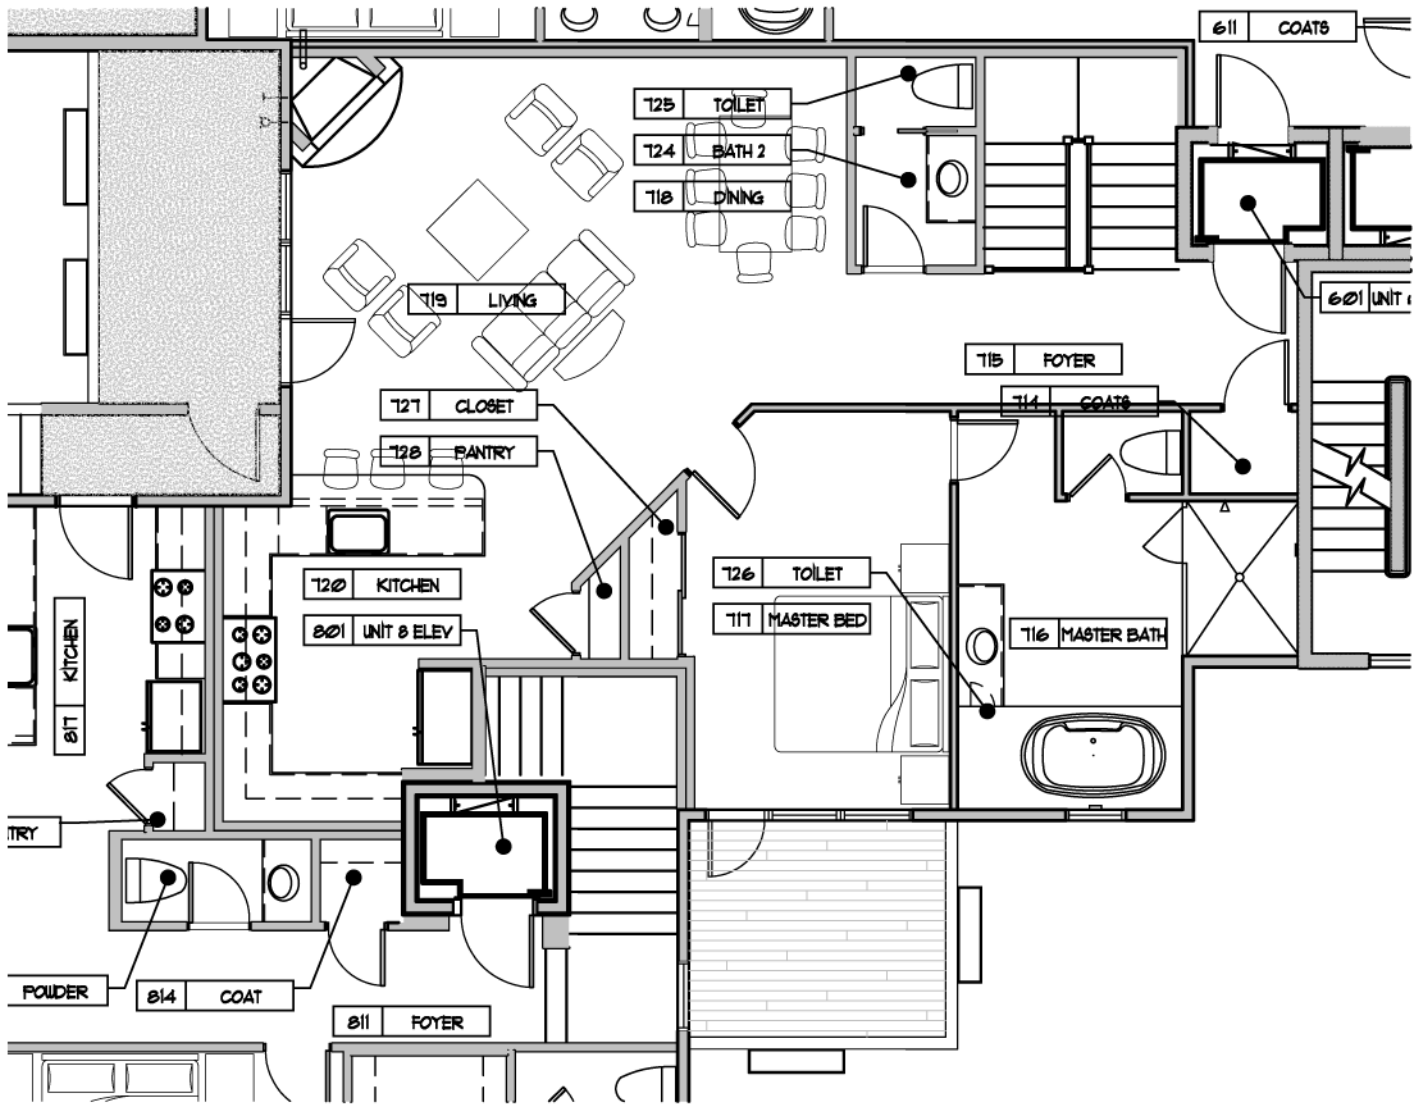

Phase II: Unit 7 Upper

970.728.6655

BelvederePark.com

TELLURIDE
REAL ESTATE CORP.