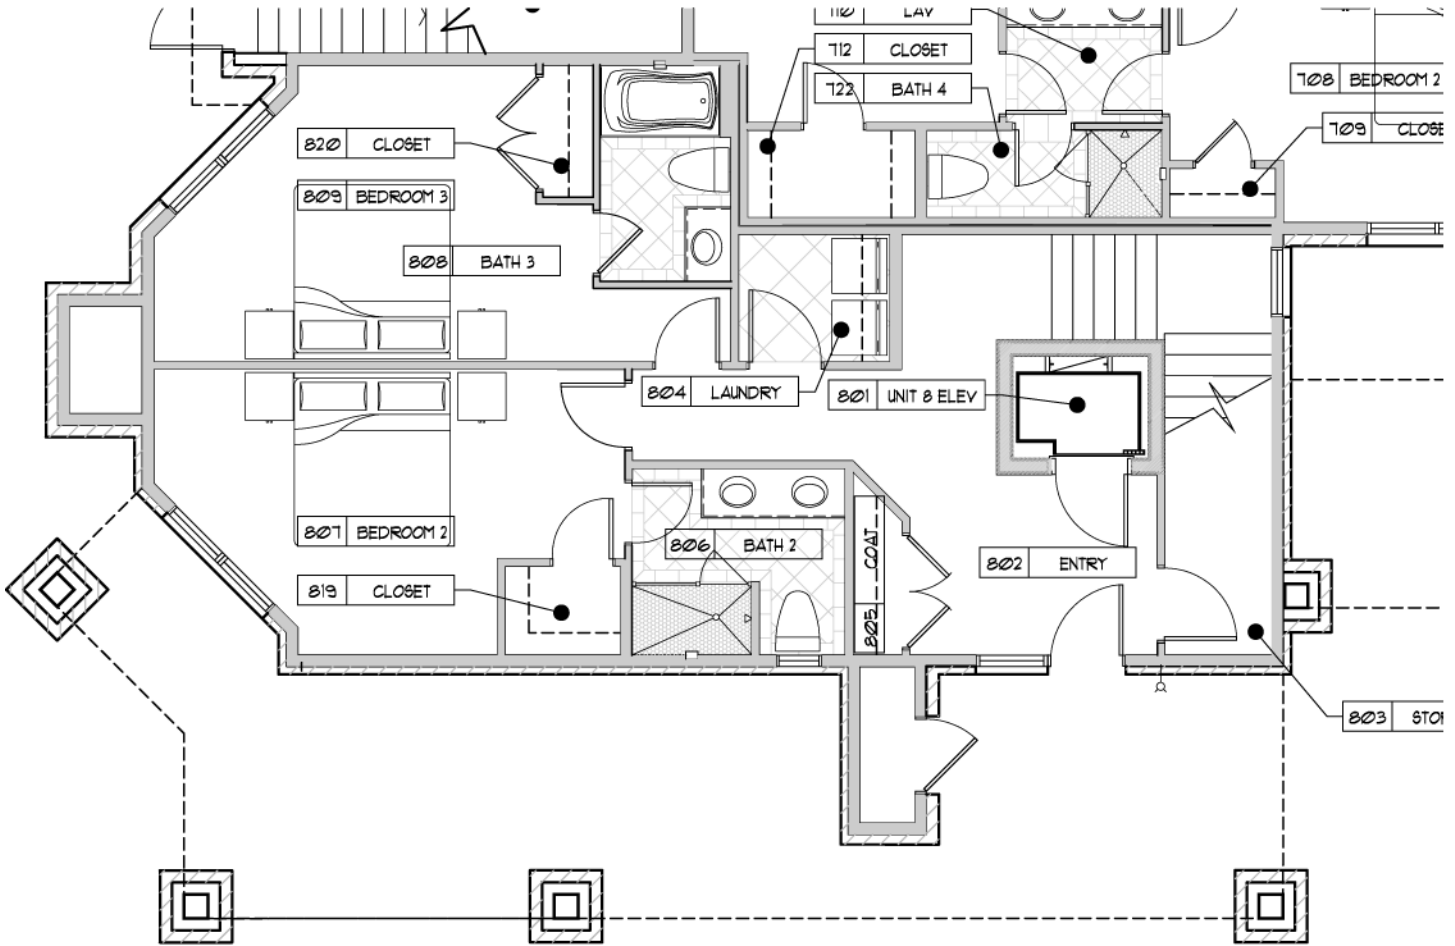

# ■ Phase II: Unit 8 Lower

970.728.6655

BelvederePark.com

**TELLURIDE**  
REAL ESTATE CORP.